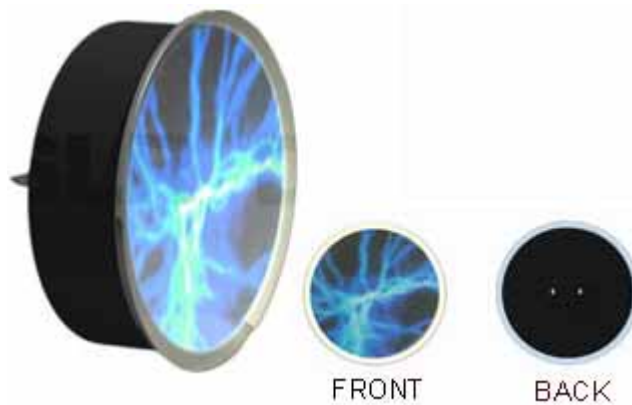

Party Light Model 52085

Party Light

FEATURE:

1. Plasma light
2. Use 12v 500ma adaptor
3. High impact enclosure
4. Finish: multi colour
5. Fit for party
6. Can make the colour as per customer's requirement

Trademark: SLR

Model: 52085

Standard: UL.CUL.CE,SAA.GS

Productivity: 30,000PS/month

Payment Term: T/T L/C

Origin: China

Packing: Gift box/carton

MOQ: 300ps