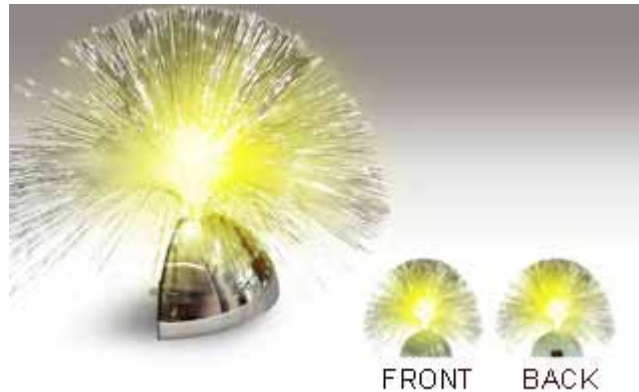

# Party Light Model 556

## Party Light

### FEATURE:

- 1.Fibre optic light
- 2.Use 3 LED bulb
- 3.Use 12v 500ma adaptor
- 4.Finish:multi colour
- 5.Fit for student
- 6.Can make the colour as per customer's requirement

Trademark: SLR

Model: 556