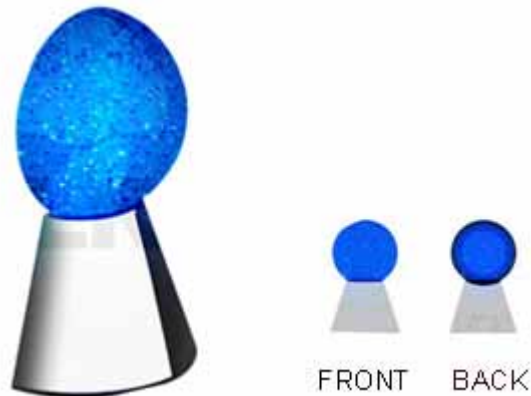

Party Light Model 8805

Party Light

FEATURE:

1. Bulb glass LED light
2. Use 3 LED bulb
3. Chrome plastic base
4. Finish: multi colour
5. Fit for student.
6. Can make the colour as per customer's requirement