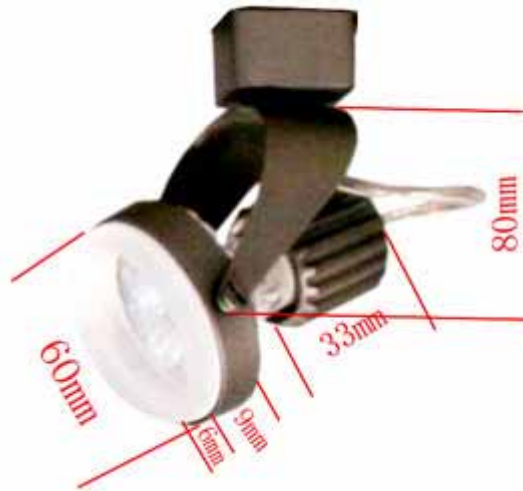

Track Lighting Model TR0801

Track Lighting

FEATURE:

- 1.MR-11 lamp socket
- 2.USE 1x35w halogen bulb
- 3.overall length:6"
- 4.Finish:Spray paint or plating
- 5.fit for commercial.
- 6.Can make the colour as per customer's requirement

Trademark: SLR

Model: TR0801

Standard: UL.CUL.CE,SAA.GS

Productivity: 30,000PS/month

Payment Term: T/T L/C

Origin: China

Packing: Gift box/carton

MOQ: 300ps