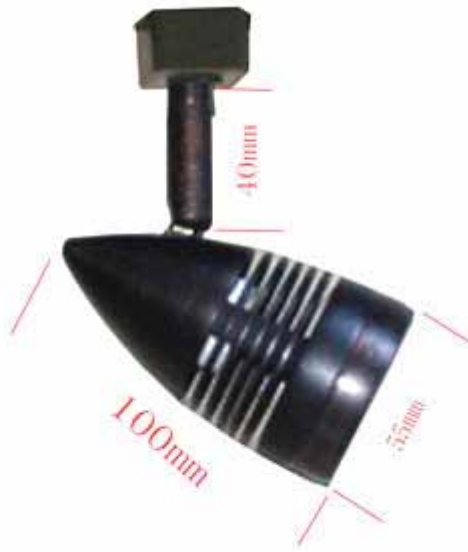

Track Lighting Model TR0804

Track Lighting

FEATURE:

- 1.MR-11 lamp socket
- 2.USE 1x35w halogen bulb
- 3.overall length:6"
- 4.Finish:Spray paint or plating
- 5.fit for commercial.
- 6.Can make the colour as per customer's requirement

Trademark: SLR

Model: TR0804

Standard: UL.CUL.CE,SAA.GS

Productivity: 30,000PS/month

Payment Term: T/T L/C

Origin: China

Packing: Gift box/carton

MOQ: 300ps